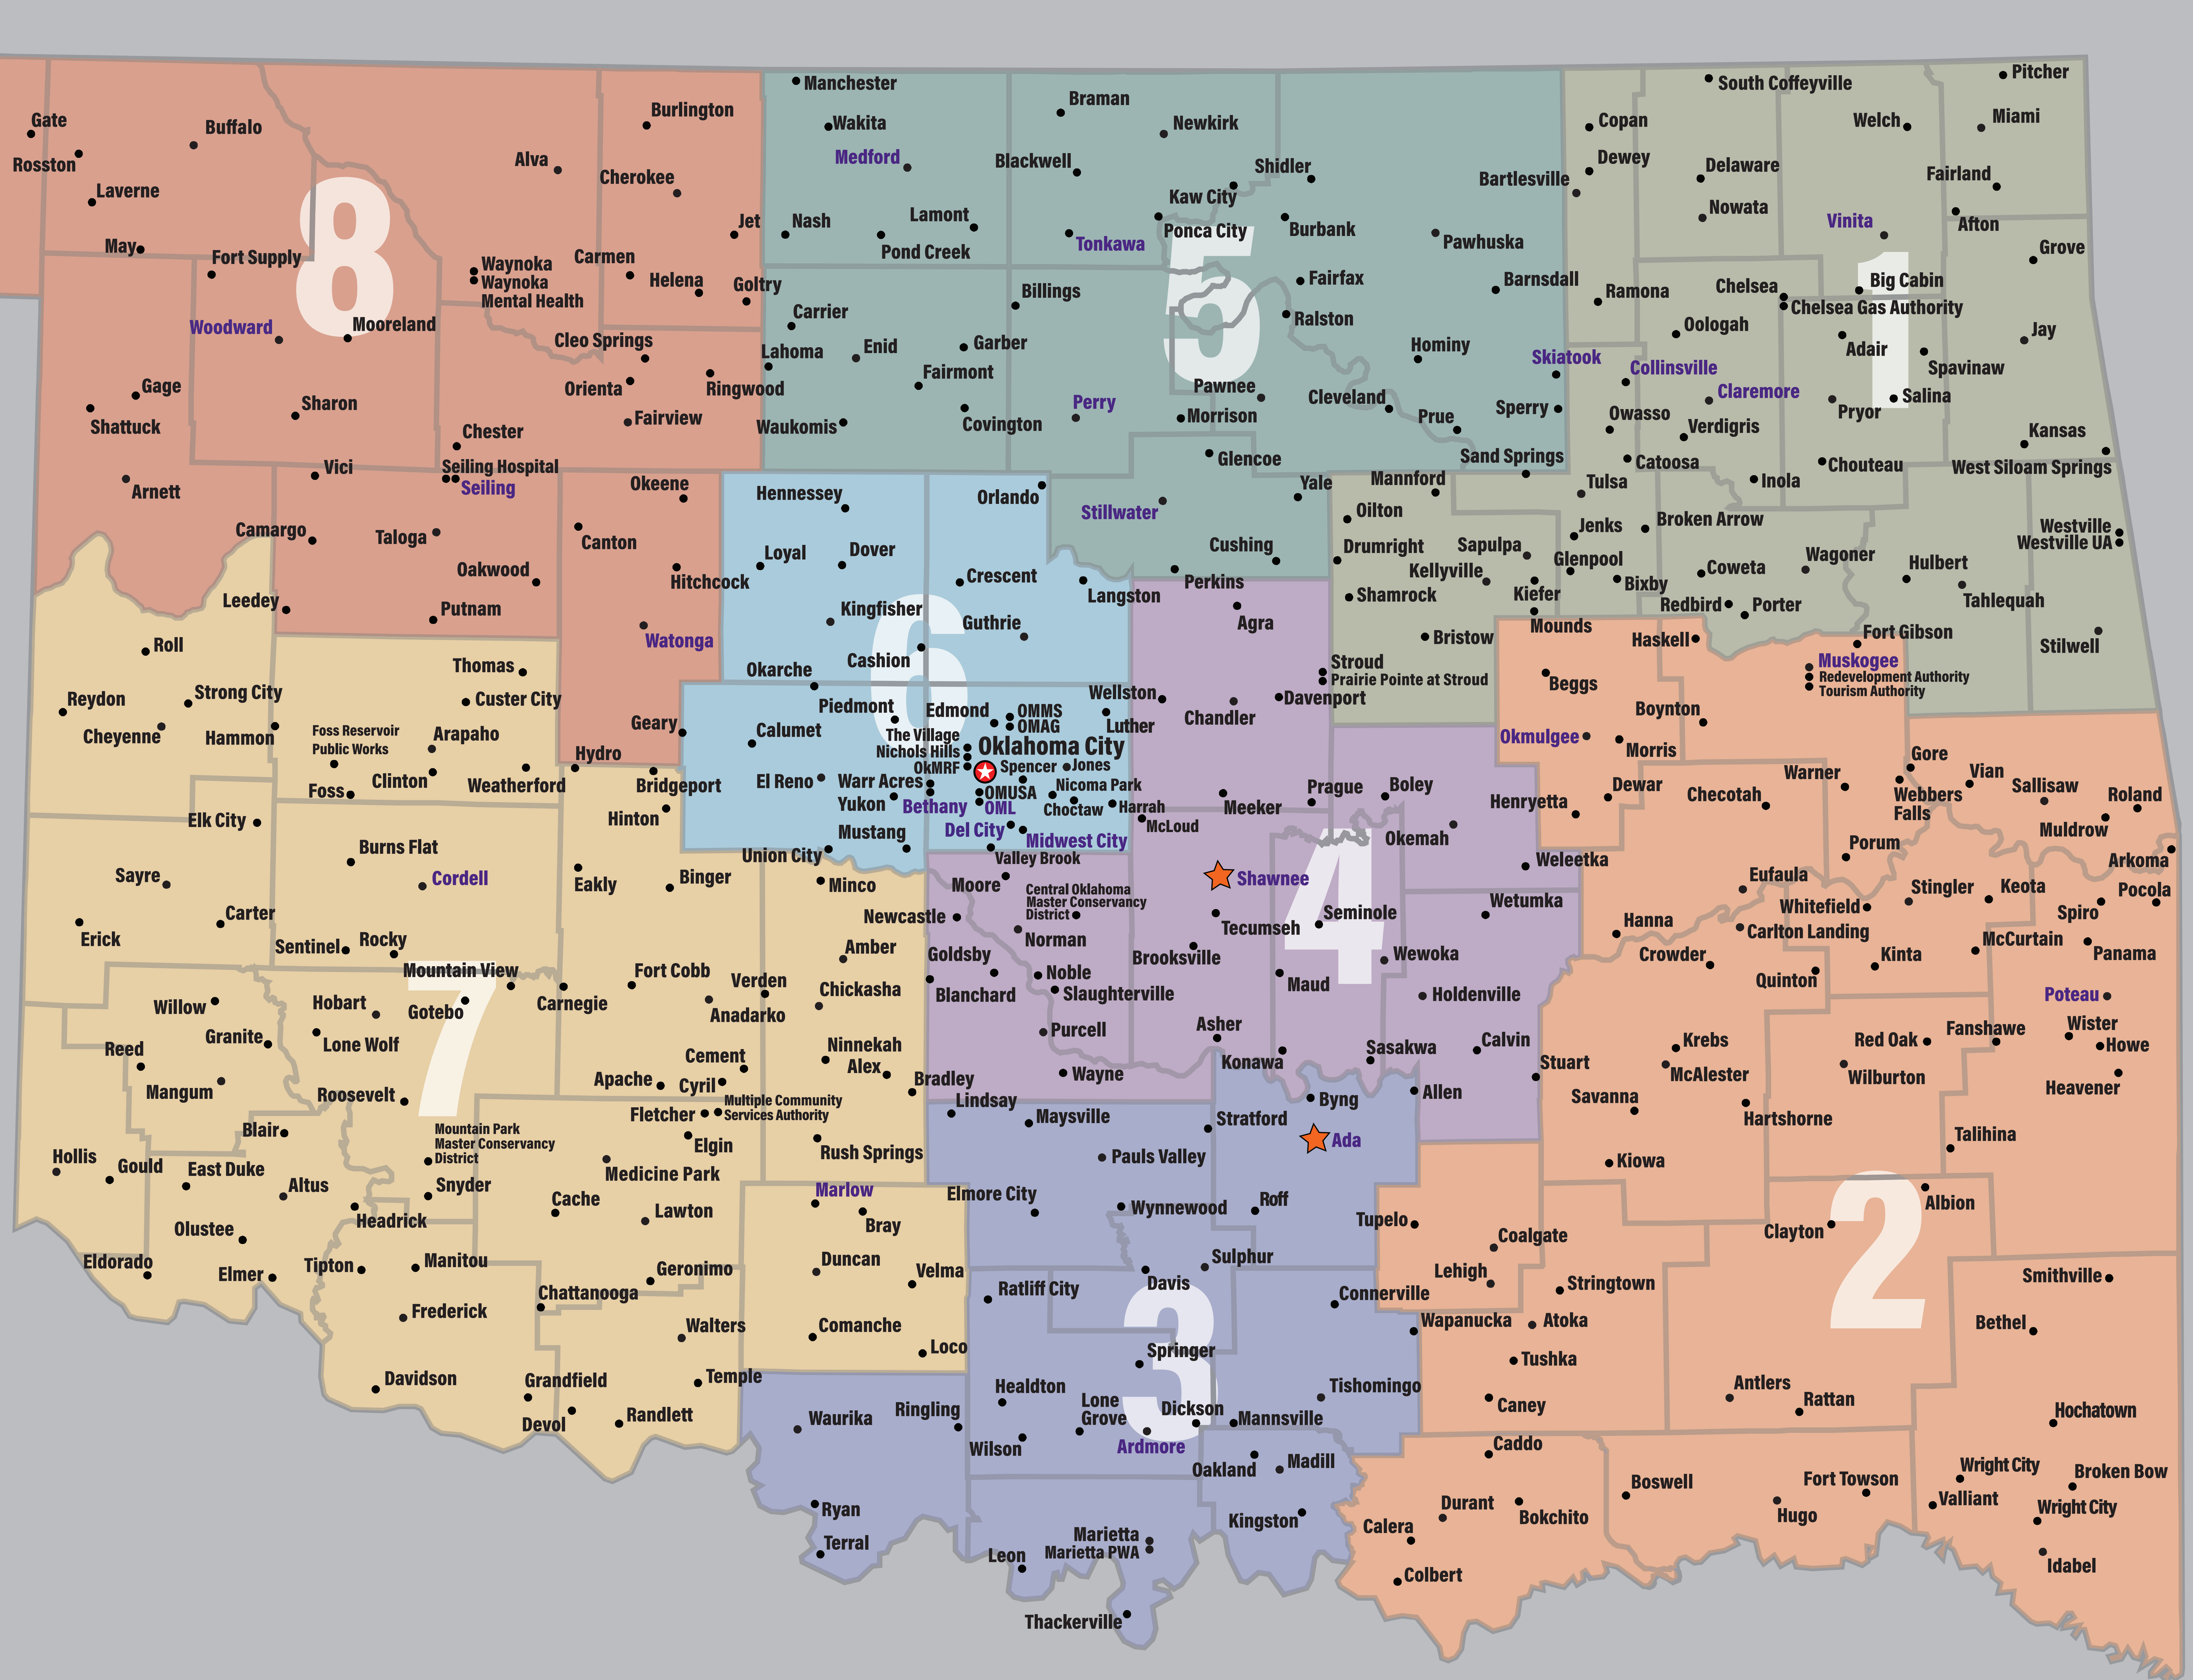

OkMRF Board of Trustees

- At-Large** Robert Johnston
- District 1** Hollis "Ed" Tinker
- District 2** Robert Park
- District 3** Donna Doolen
- District 4** Tamera Johnson
- District 5** Melissa Reames
- District 6** Tim Rooney
- District 7** Jim Lockett, Jr
- District 8** Shaun Barnett

★ Founding Members – Charter Members