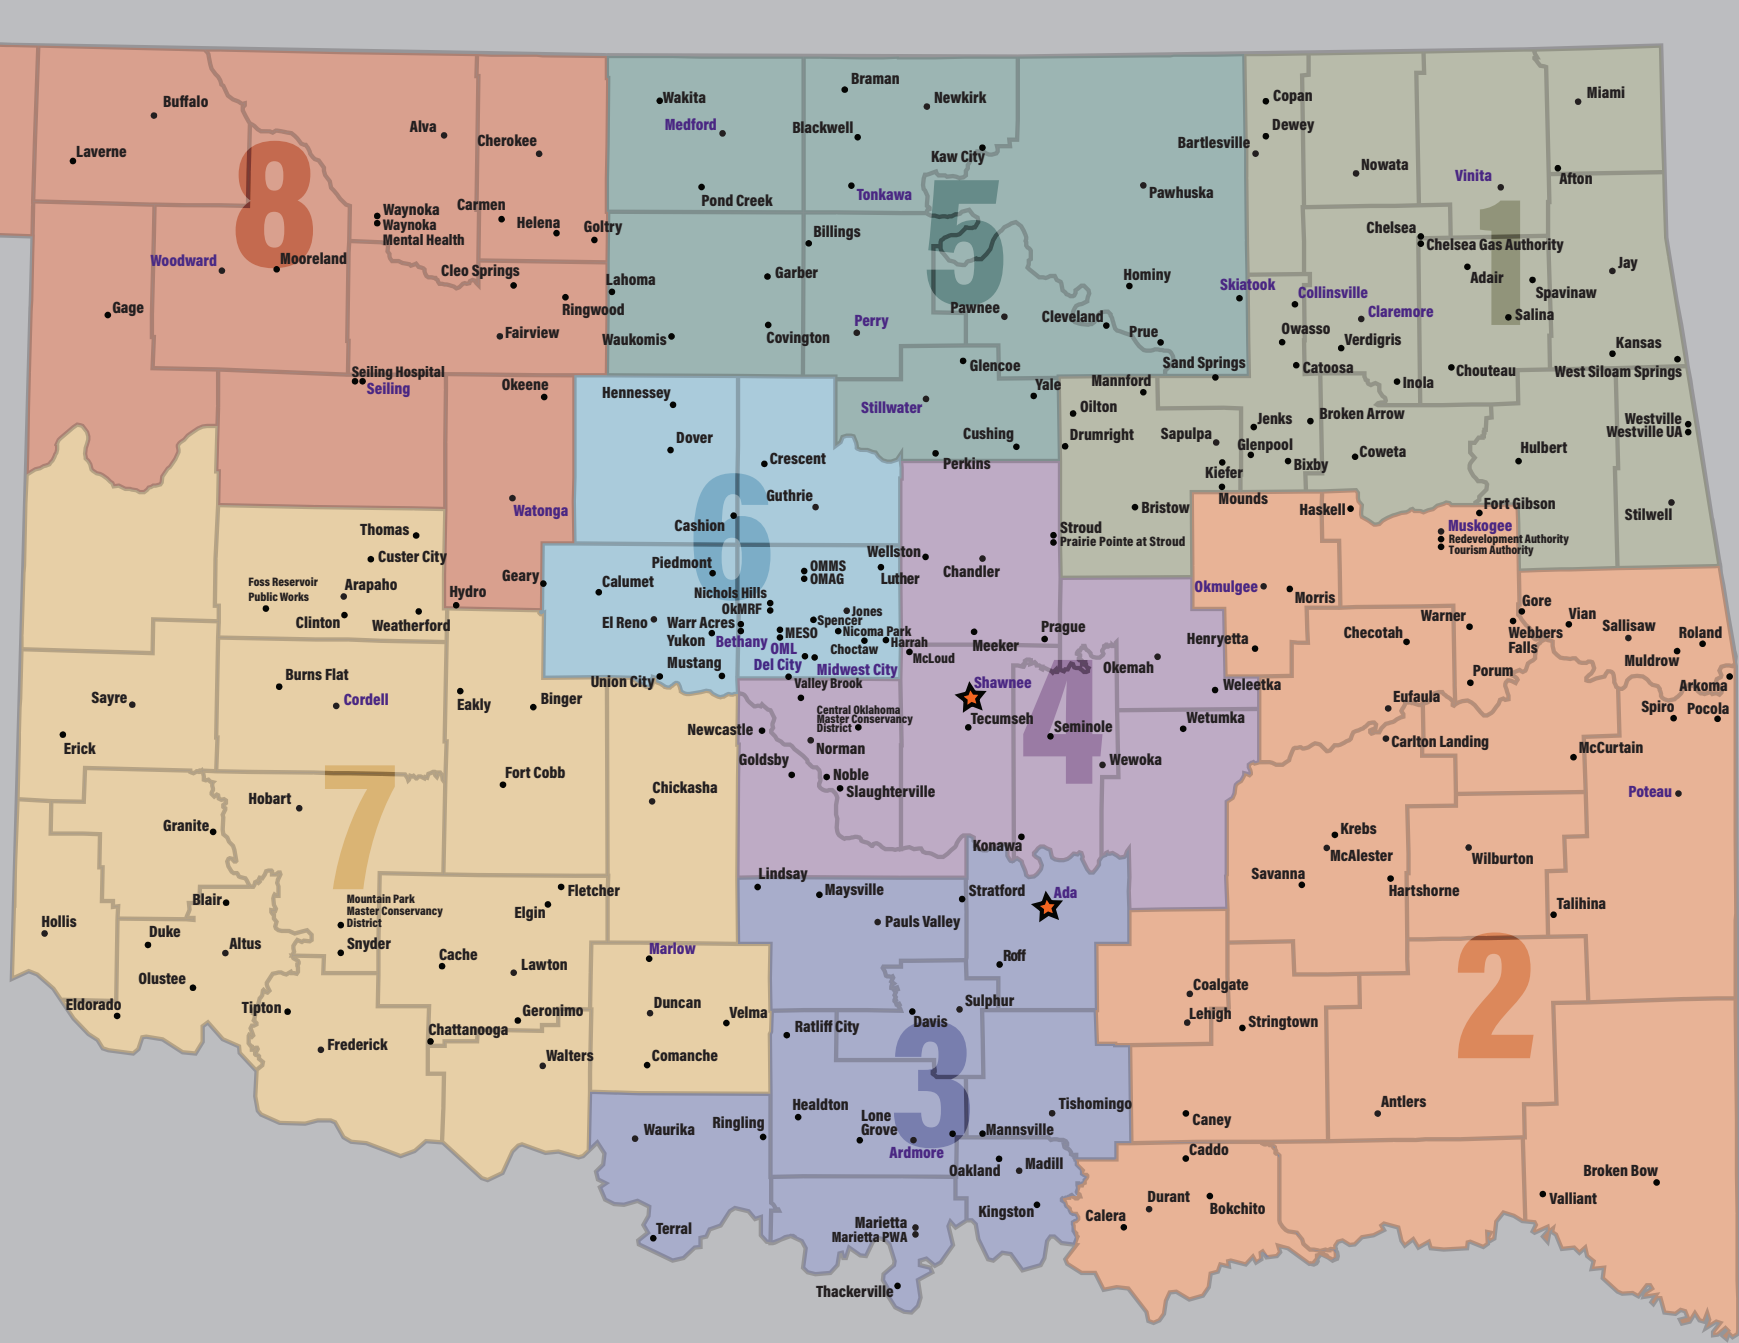

OkMRF Board of Trustees

- At-Large Robert Johnston**
- District 1 Hollis "Ed" Tinker**
- District 2 Robert Park**
- District 3 Donna Doolen**
- District 4 Tamera Johnson**
- District 5 Melissa Reames**
- District 6 Tim Rooney**
- District 7 Jim Luckett, Jr**
- District 8 Joe Don Dunham**

★ Founding Members – Charter Members